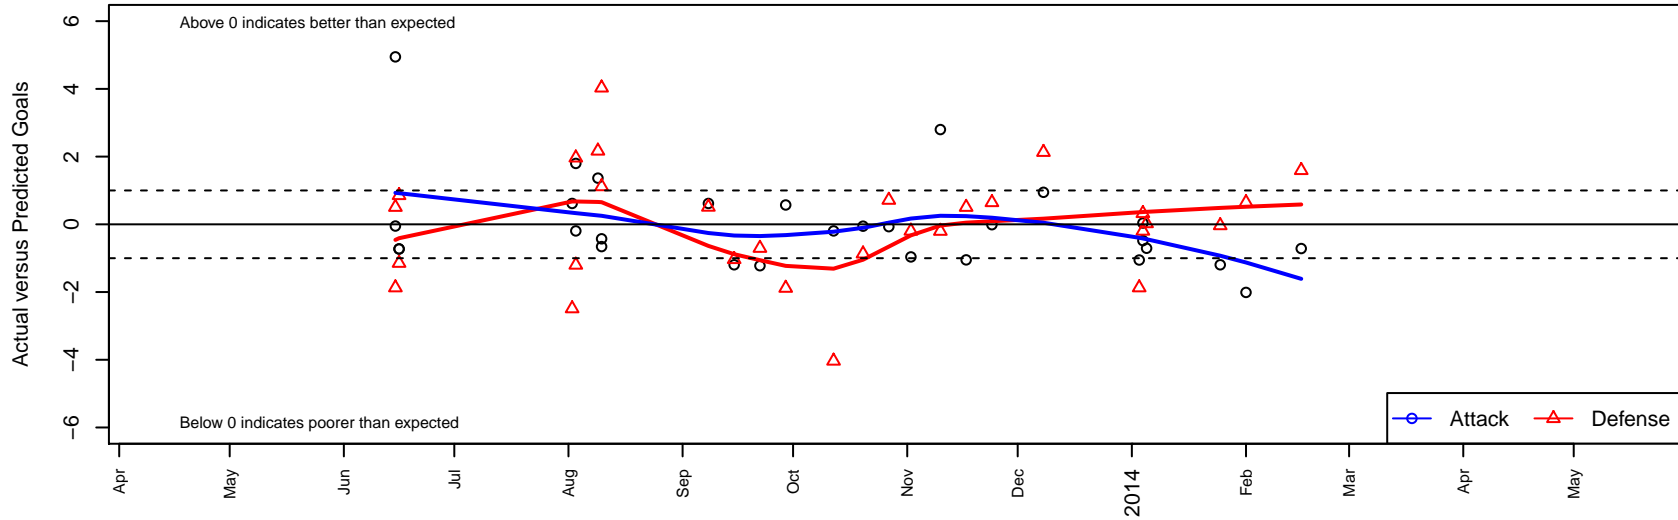

# WPFC Navy B98

Washington Premier FC  
 Tacoma, WA  
 B98 total strength=1151  
 attack=4.56 defense=2.5  
 fall league = RCL B98 Div 4  
 alt names used:  
 WPFC B98 Navy  
 WPFC B98 NAVY (WA)  
 WPFC B98 Navy C  
 Washington Premier FC B98 Navy

Venues played:  
 Rainier Challenge Copa U15  
 WA Rush Cup B15 Silver U15  
 River Jam Samba U16  
 RCL B98 Div 4  
 PacNW Winter Classic Premier II U15  
 Challenge Cup B98 Division 2 – Challenge 2

**WPFC Navy B98**  
 Dots are actual minus expected GF (blue circles) and GA (red triangles).  
 Blue line is smoothed change in attack strength. Red is smoothed change in defense strength.